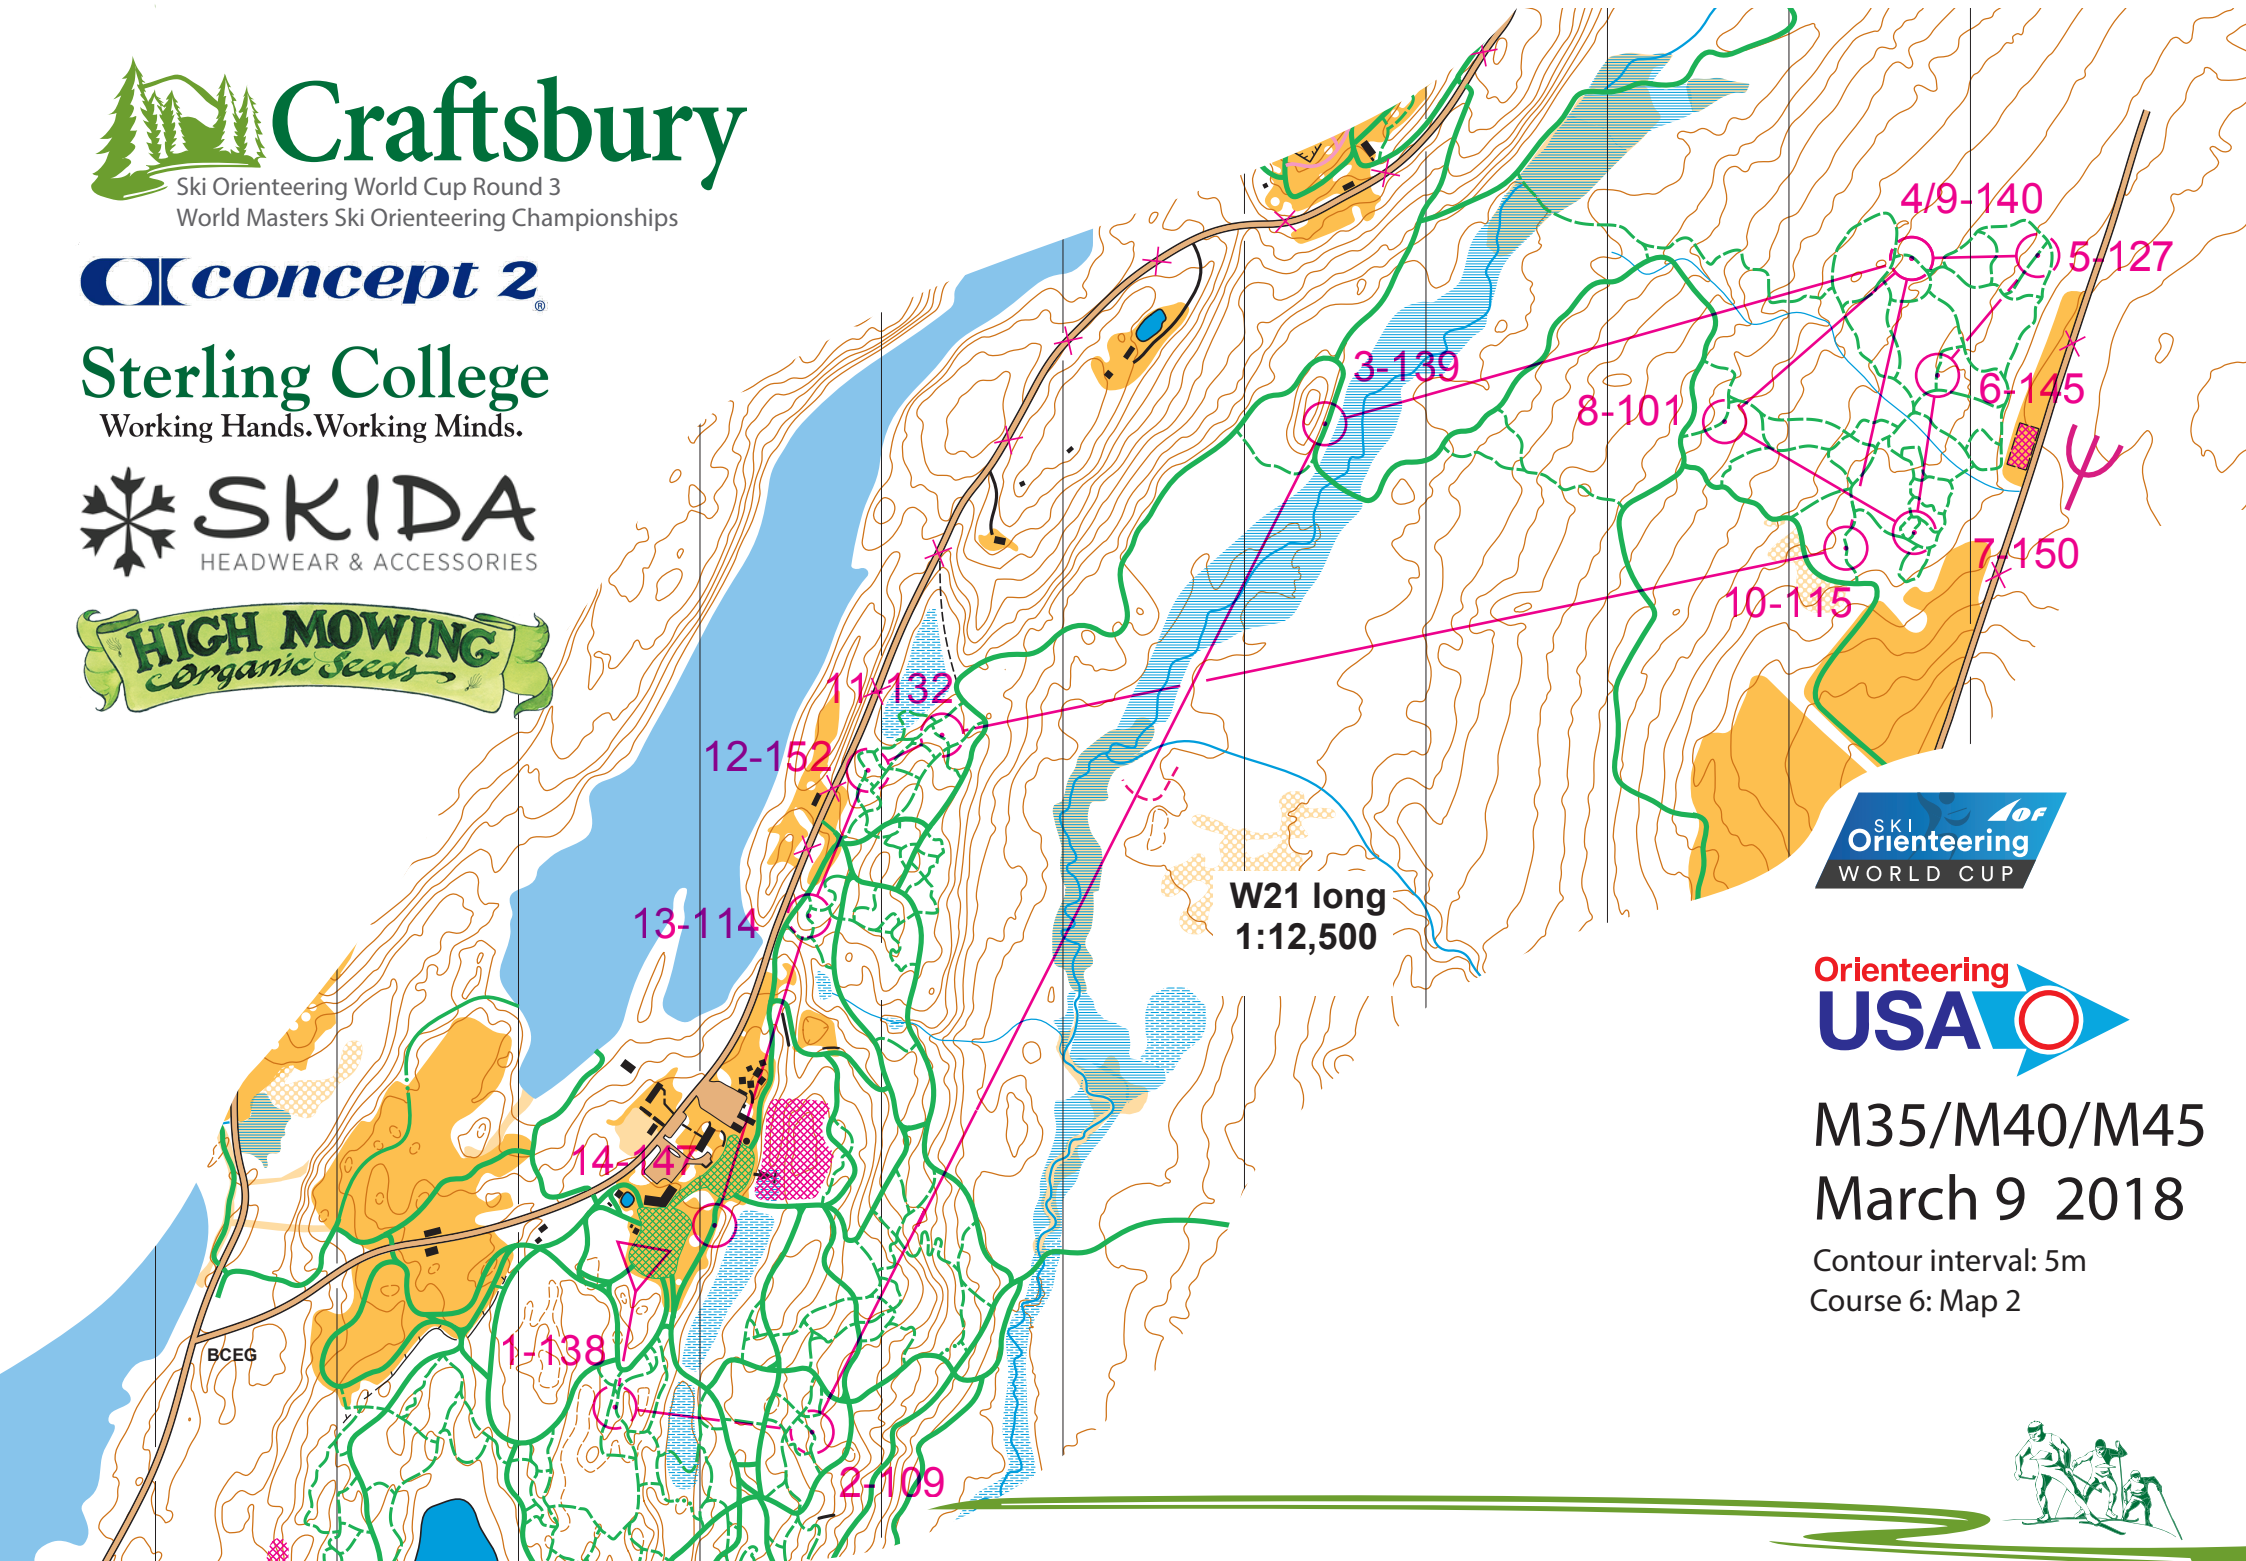

Craftsbury

Ski Orienteering World Cup Round 3
World Masters Ski Orienteering Championships

Sterling College

Working Hands. Working Minds.

W21 long
1:12,500

M35/M40/M45

March 9 2018

Contour interval: 5m

Course 6: Map 2