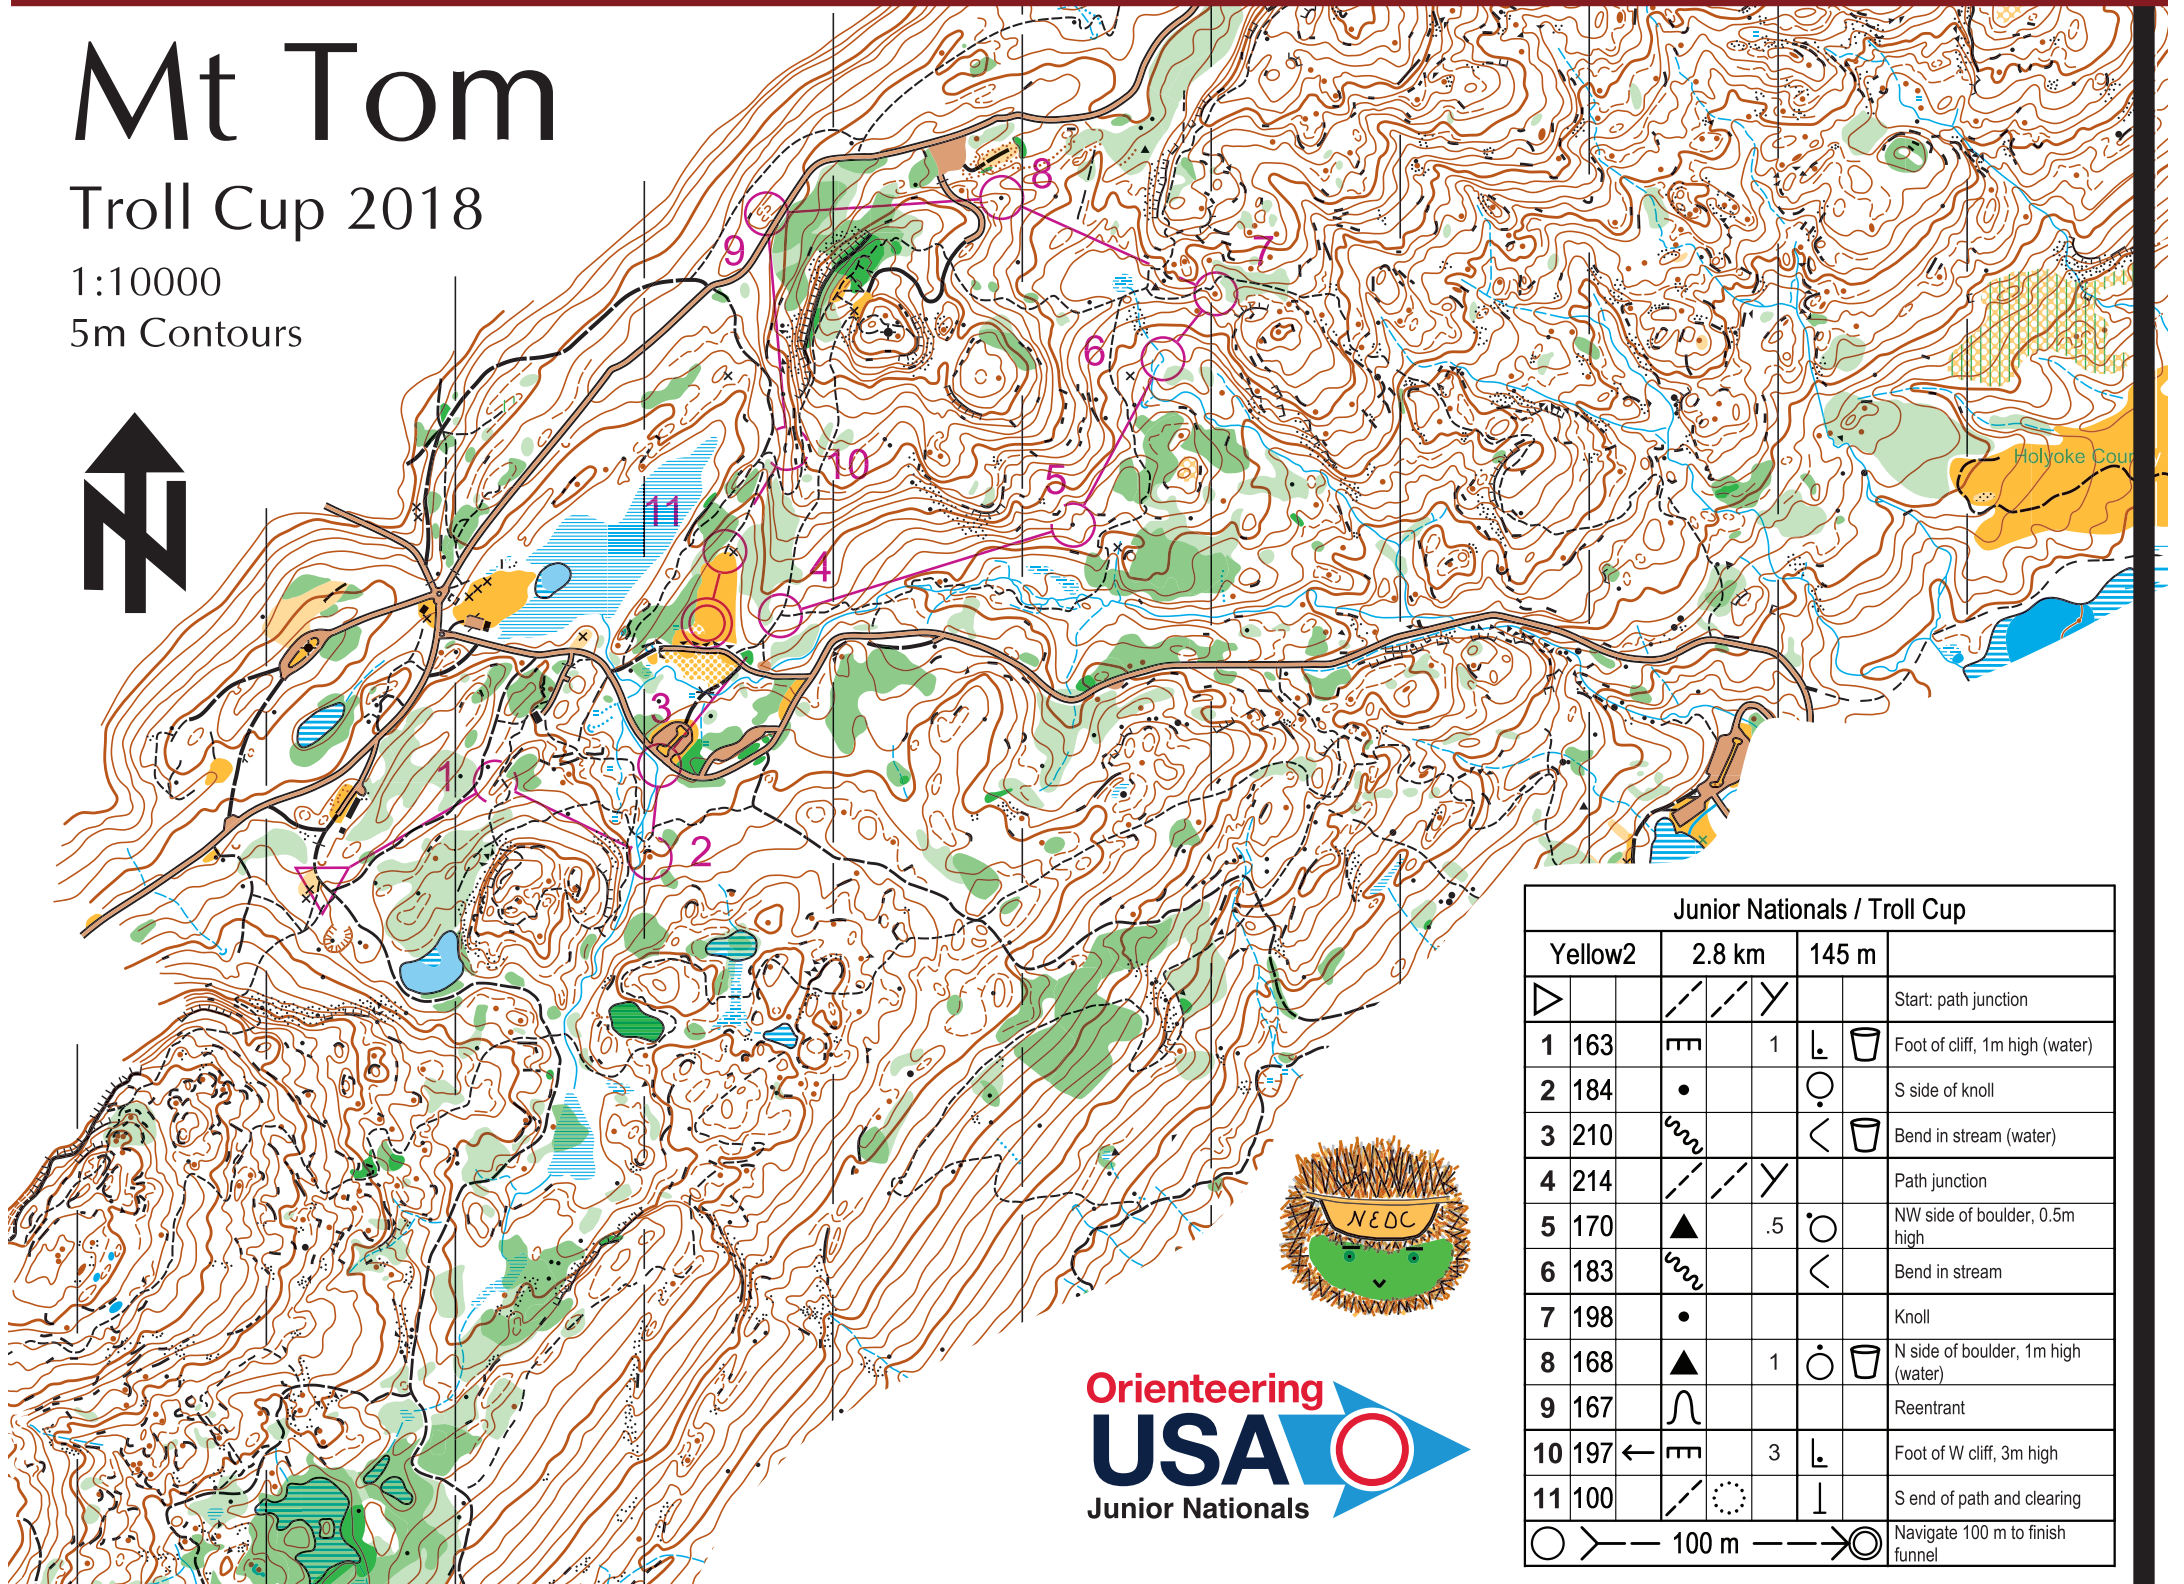

# Mt Tom

## Troll Cup 2018

1:10000

5m Contours

**Orienteering**  
**USA**   
 Junior Nationals

Junior Nationals / Troll Cup					
Yellow2	2.8 km	145 m			
					Start: path junction
1 163		1			Foot of cliff, 1m high (water)
2 184					S side of knoll
3 210					Bend in stream (water)
4 214					Path junction
5 170		.5			NW side of boulder, 0.5m high
6 183					Bend in stream
7 198					Knoll
8 168		1			N side of boulder, 1m high (water)
9 167					Reentrant
10 197		3			Foot of W cliff, 3m high
11 100					S end of path and clearing
		100 m			Navigate 100 m to finish funnel