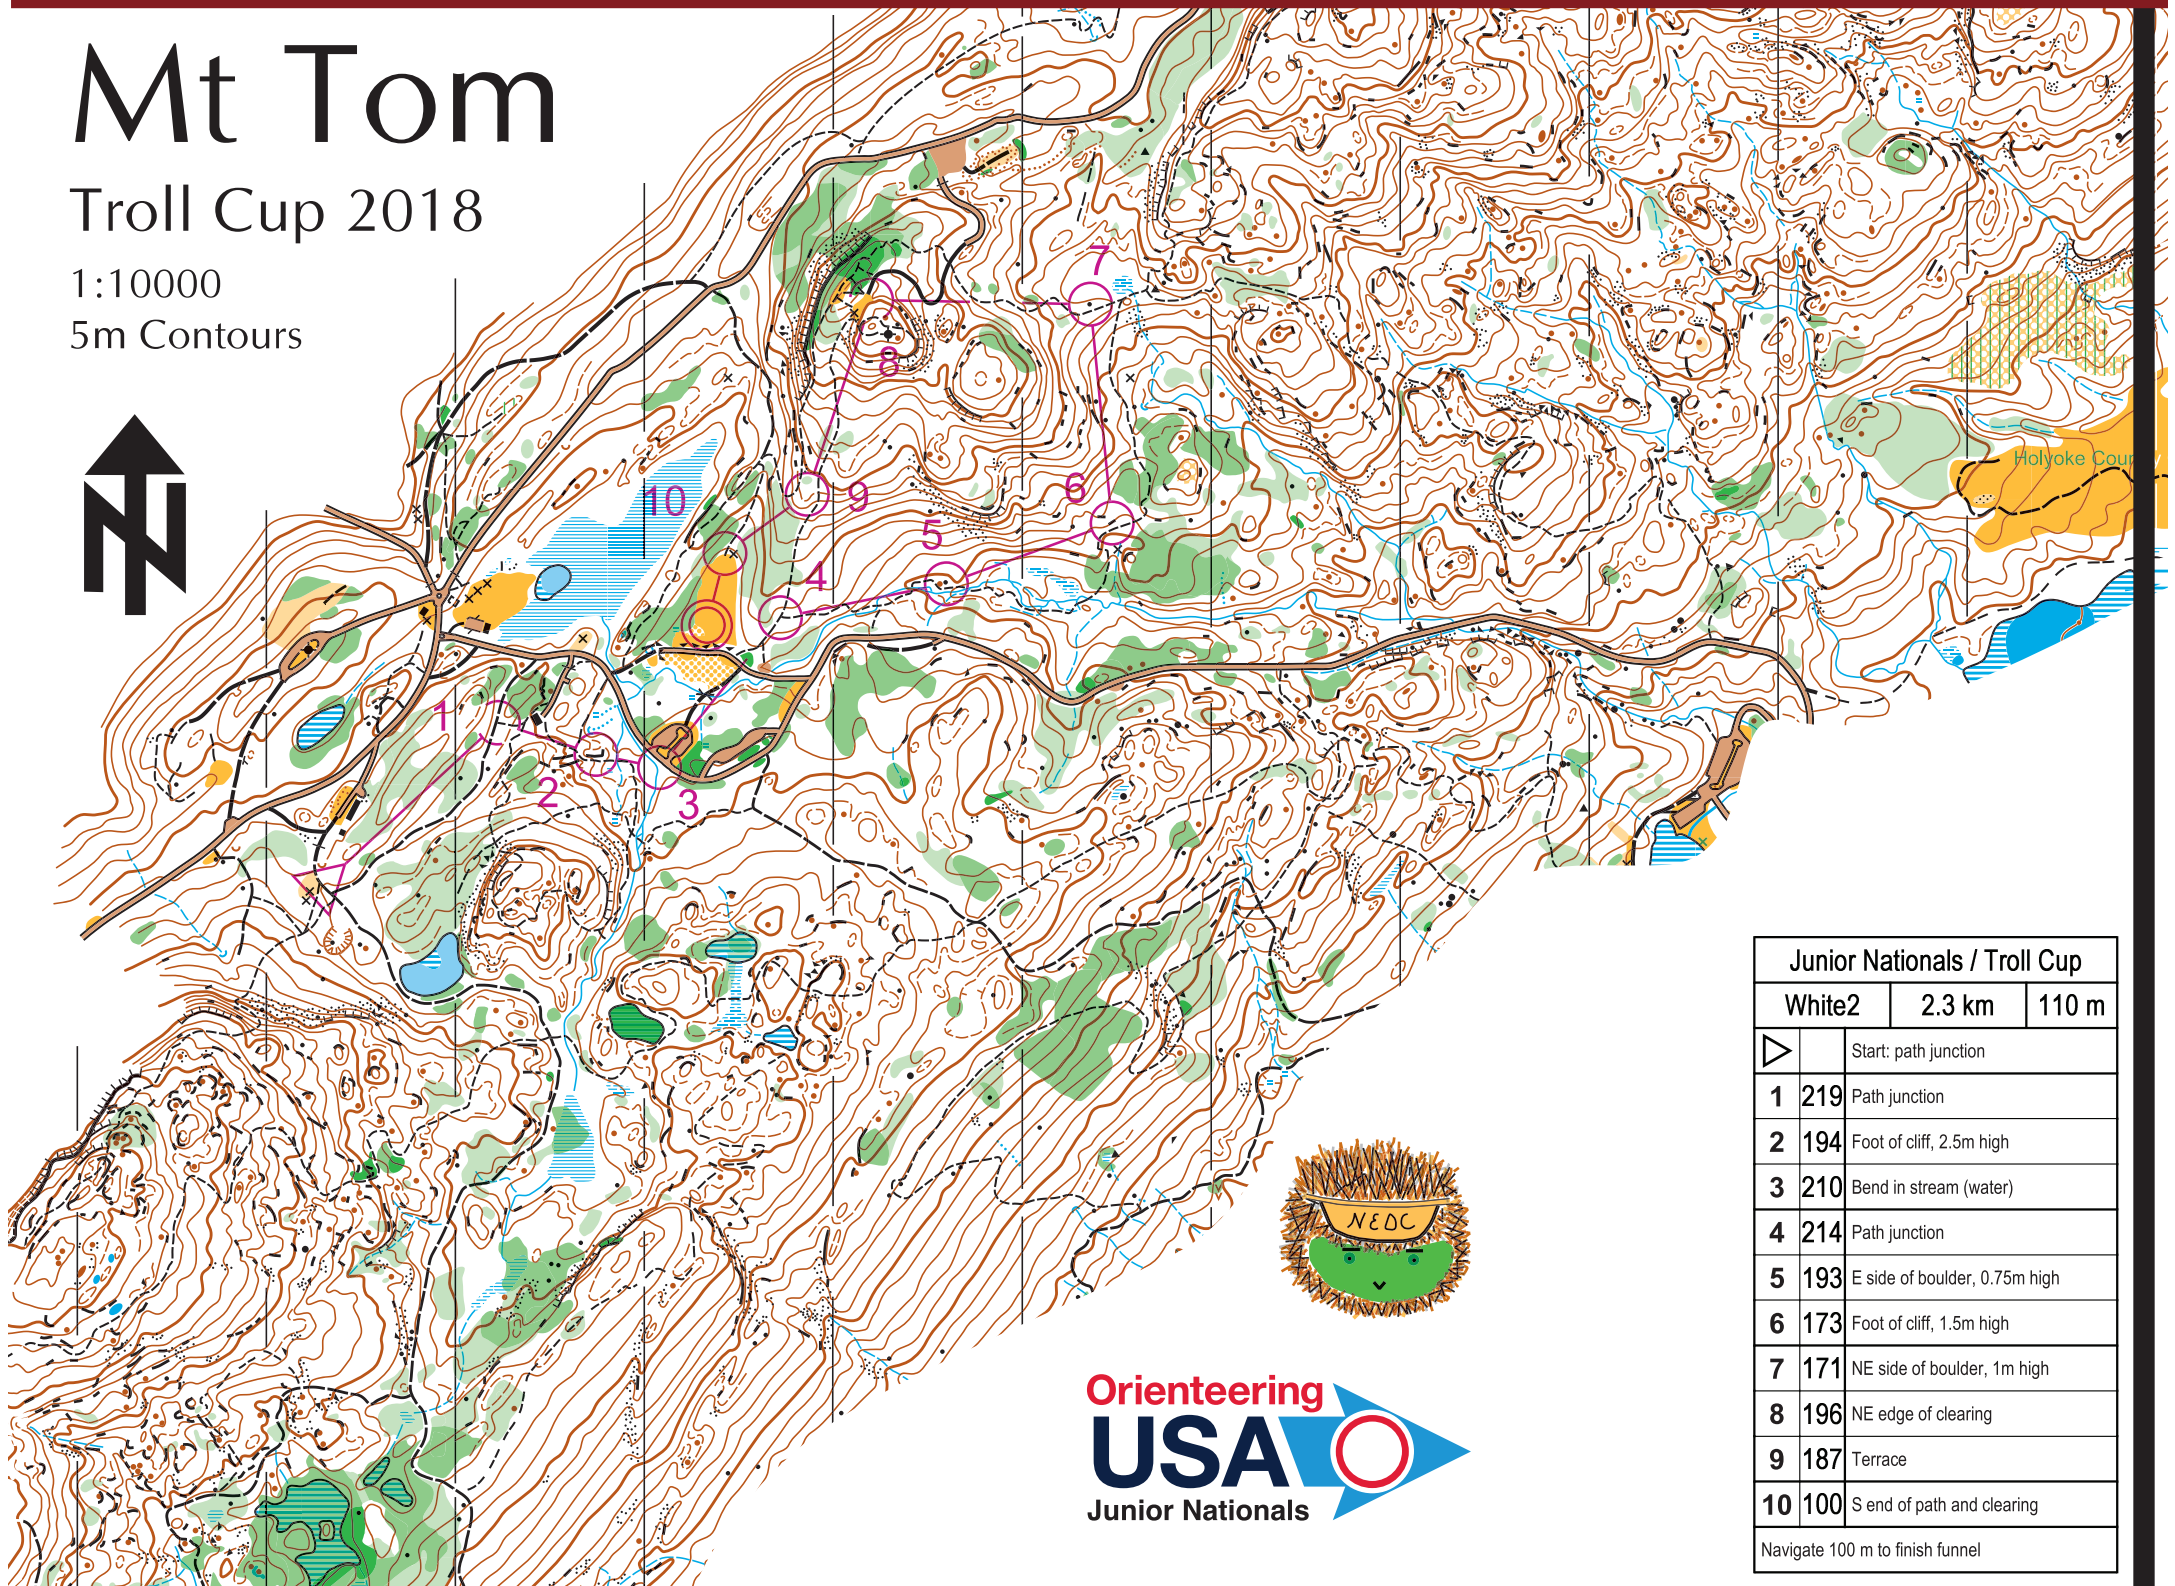

Mt Tom

Troll Cup 2018

1:10000

5m Contours

Junior Nationals / Troll Cup		
White2	2.3 km	110 m
		Start: path junction
1	219	Path junction
2	194	Foot of cliff, 2.5m high
3	210	Bend in stream (water)
4	214	Path junction
5	193	E side of boulder, 0.75m high
6	173	Foot of cliff, 1.5m high
7	171	NE side of boulder, 1m high
8	196	NE edge of clearing
9	187	Terrace
10	100	S end of path and clearing
Navigate 100 m to finish funnel		