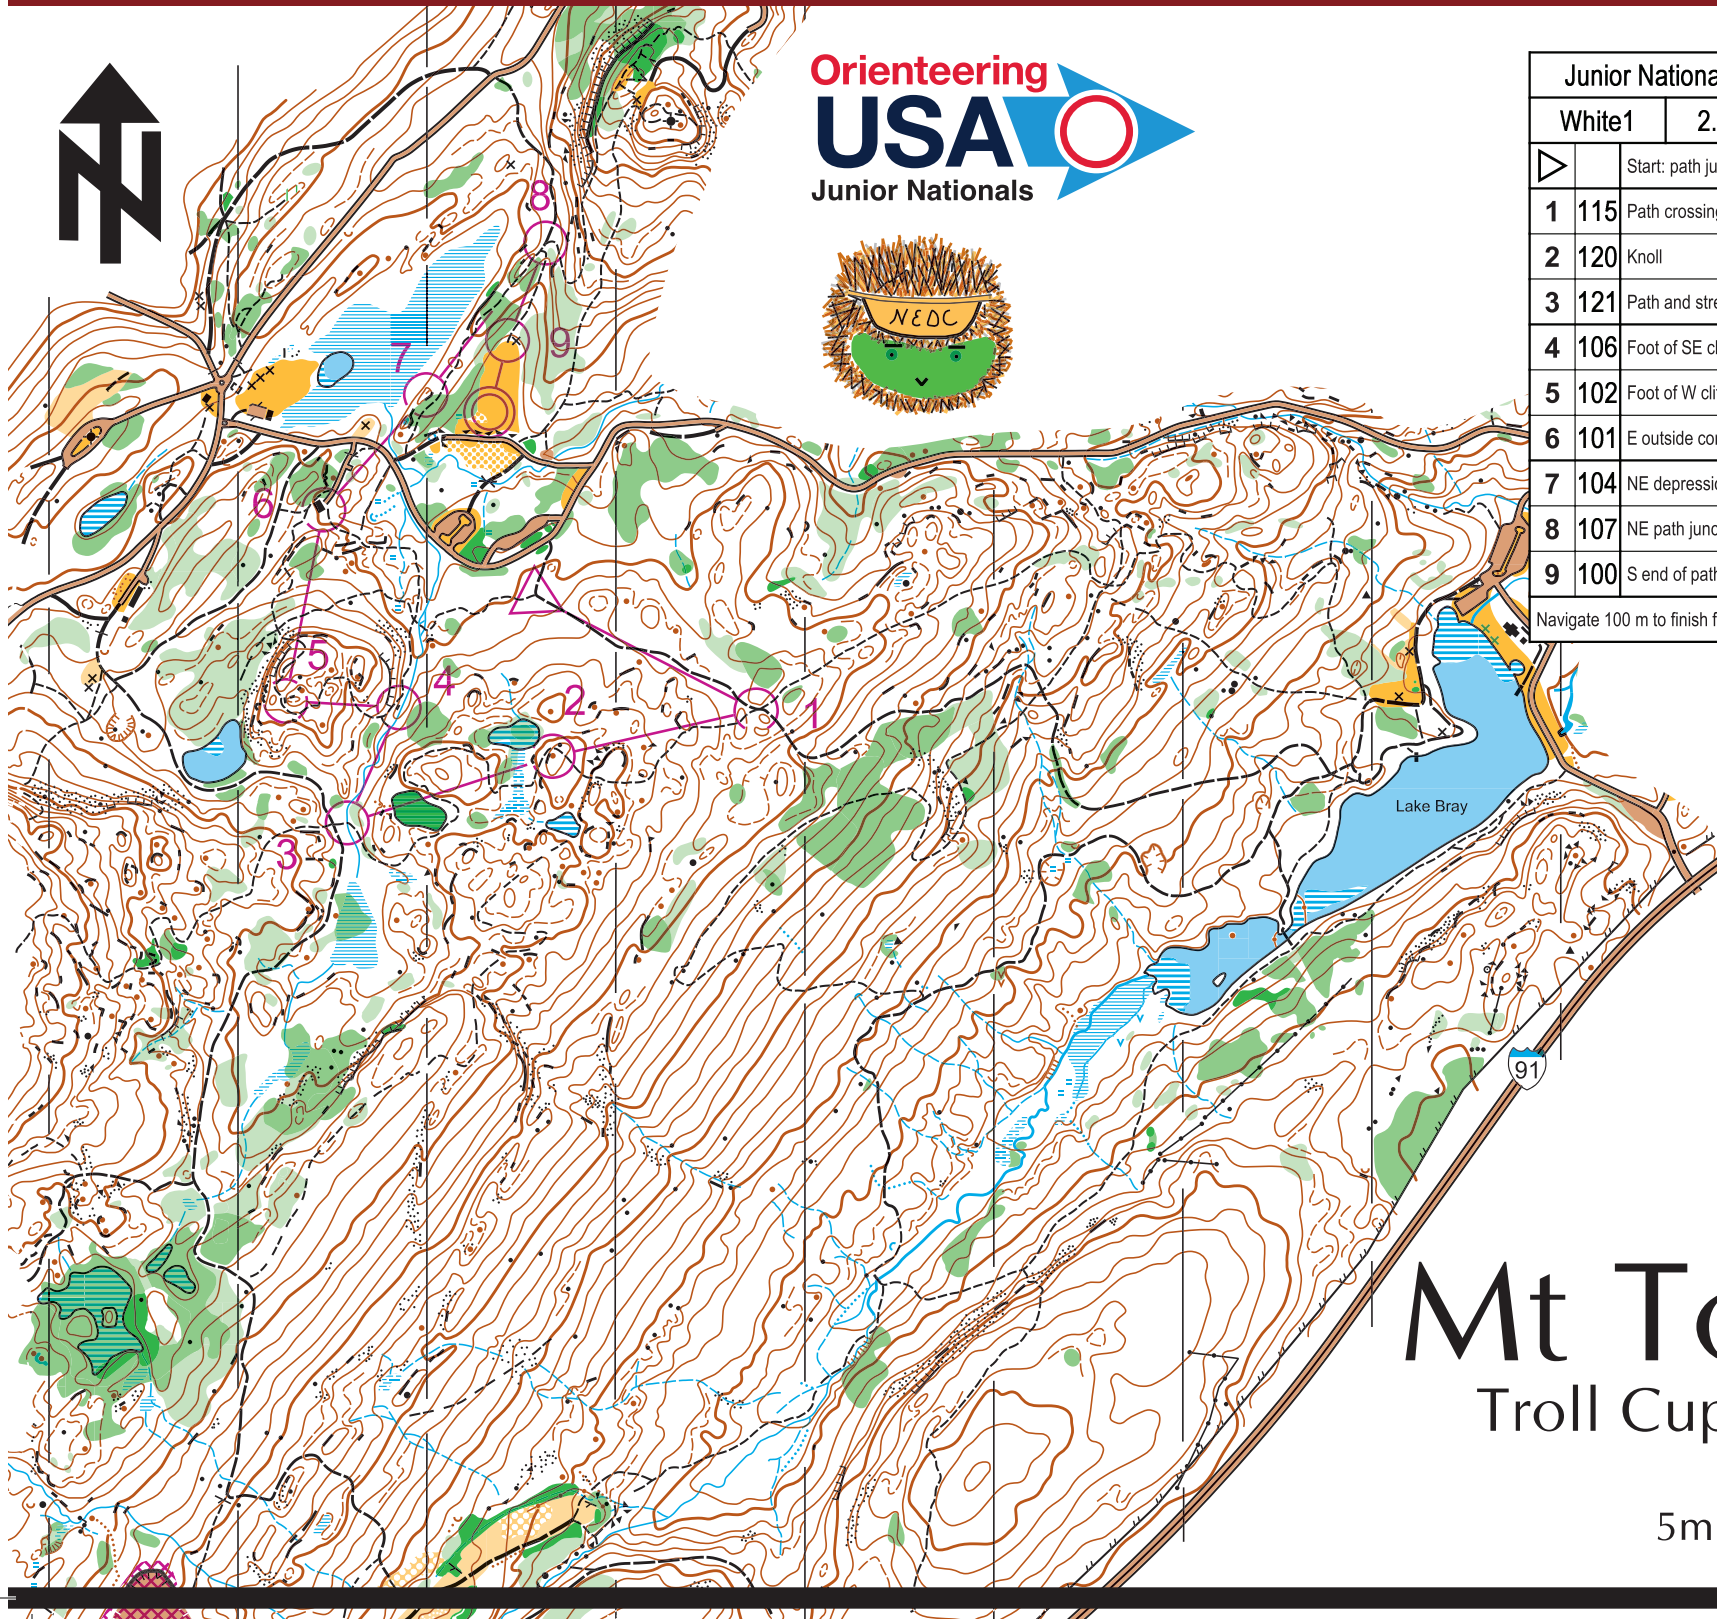

Orienteering
USA
Junior Nationals

Junior Nationals / Troll Cup		
White1	2.2 km	95 m
		Start: path junction
1	115	Path crossing
2	120	Knoll
3	121	Path and stream crossing
4	106	Foot of SE cliff, 1.5m high
5	102	Foot of W cliff, 1m high
6	101	E outside corner of building (water)
7	104	NE depression
8	107	NE path junction
9	100	S end of path and clearing
Navigate 100 m to finish funnel		

Mt Tom
Troll Cup 2018
1:10000
5m Contours