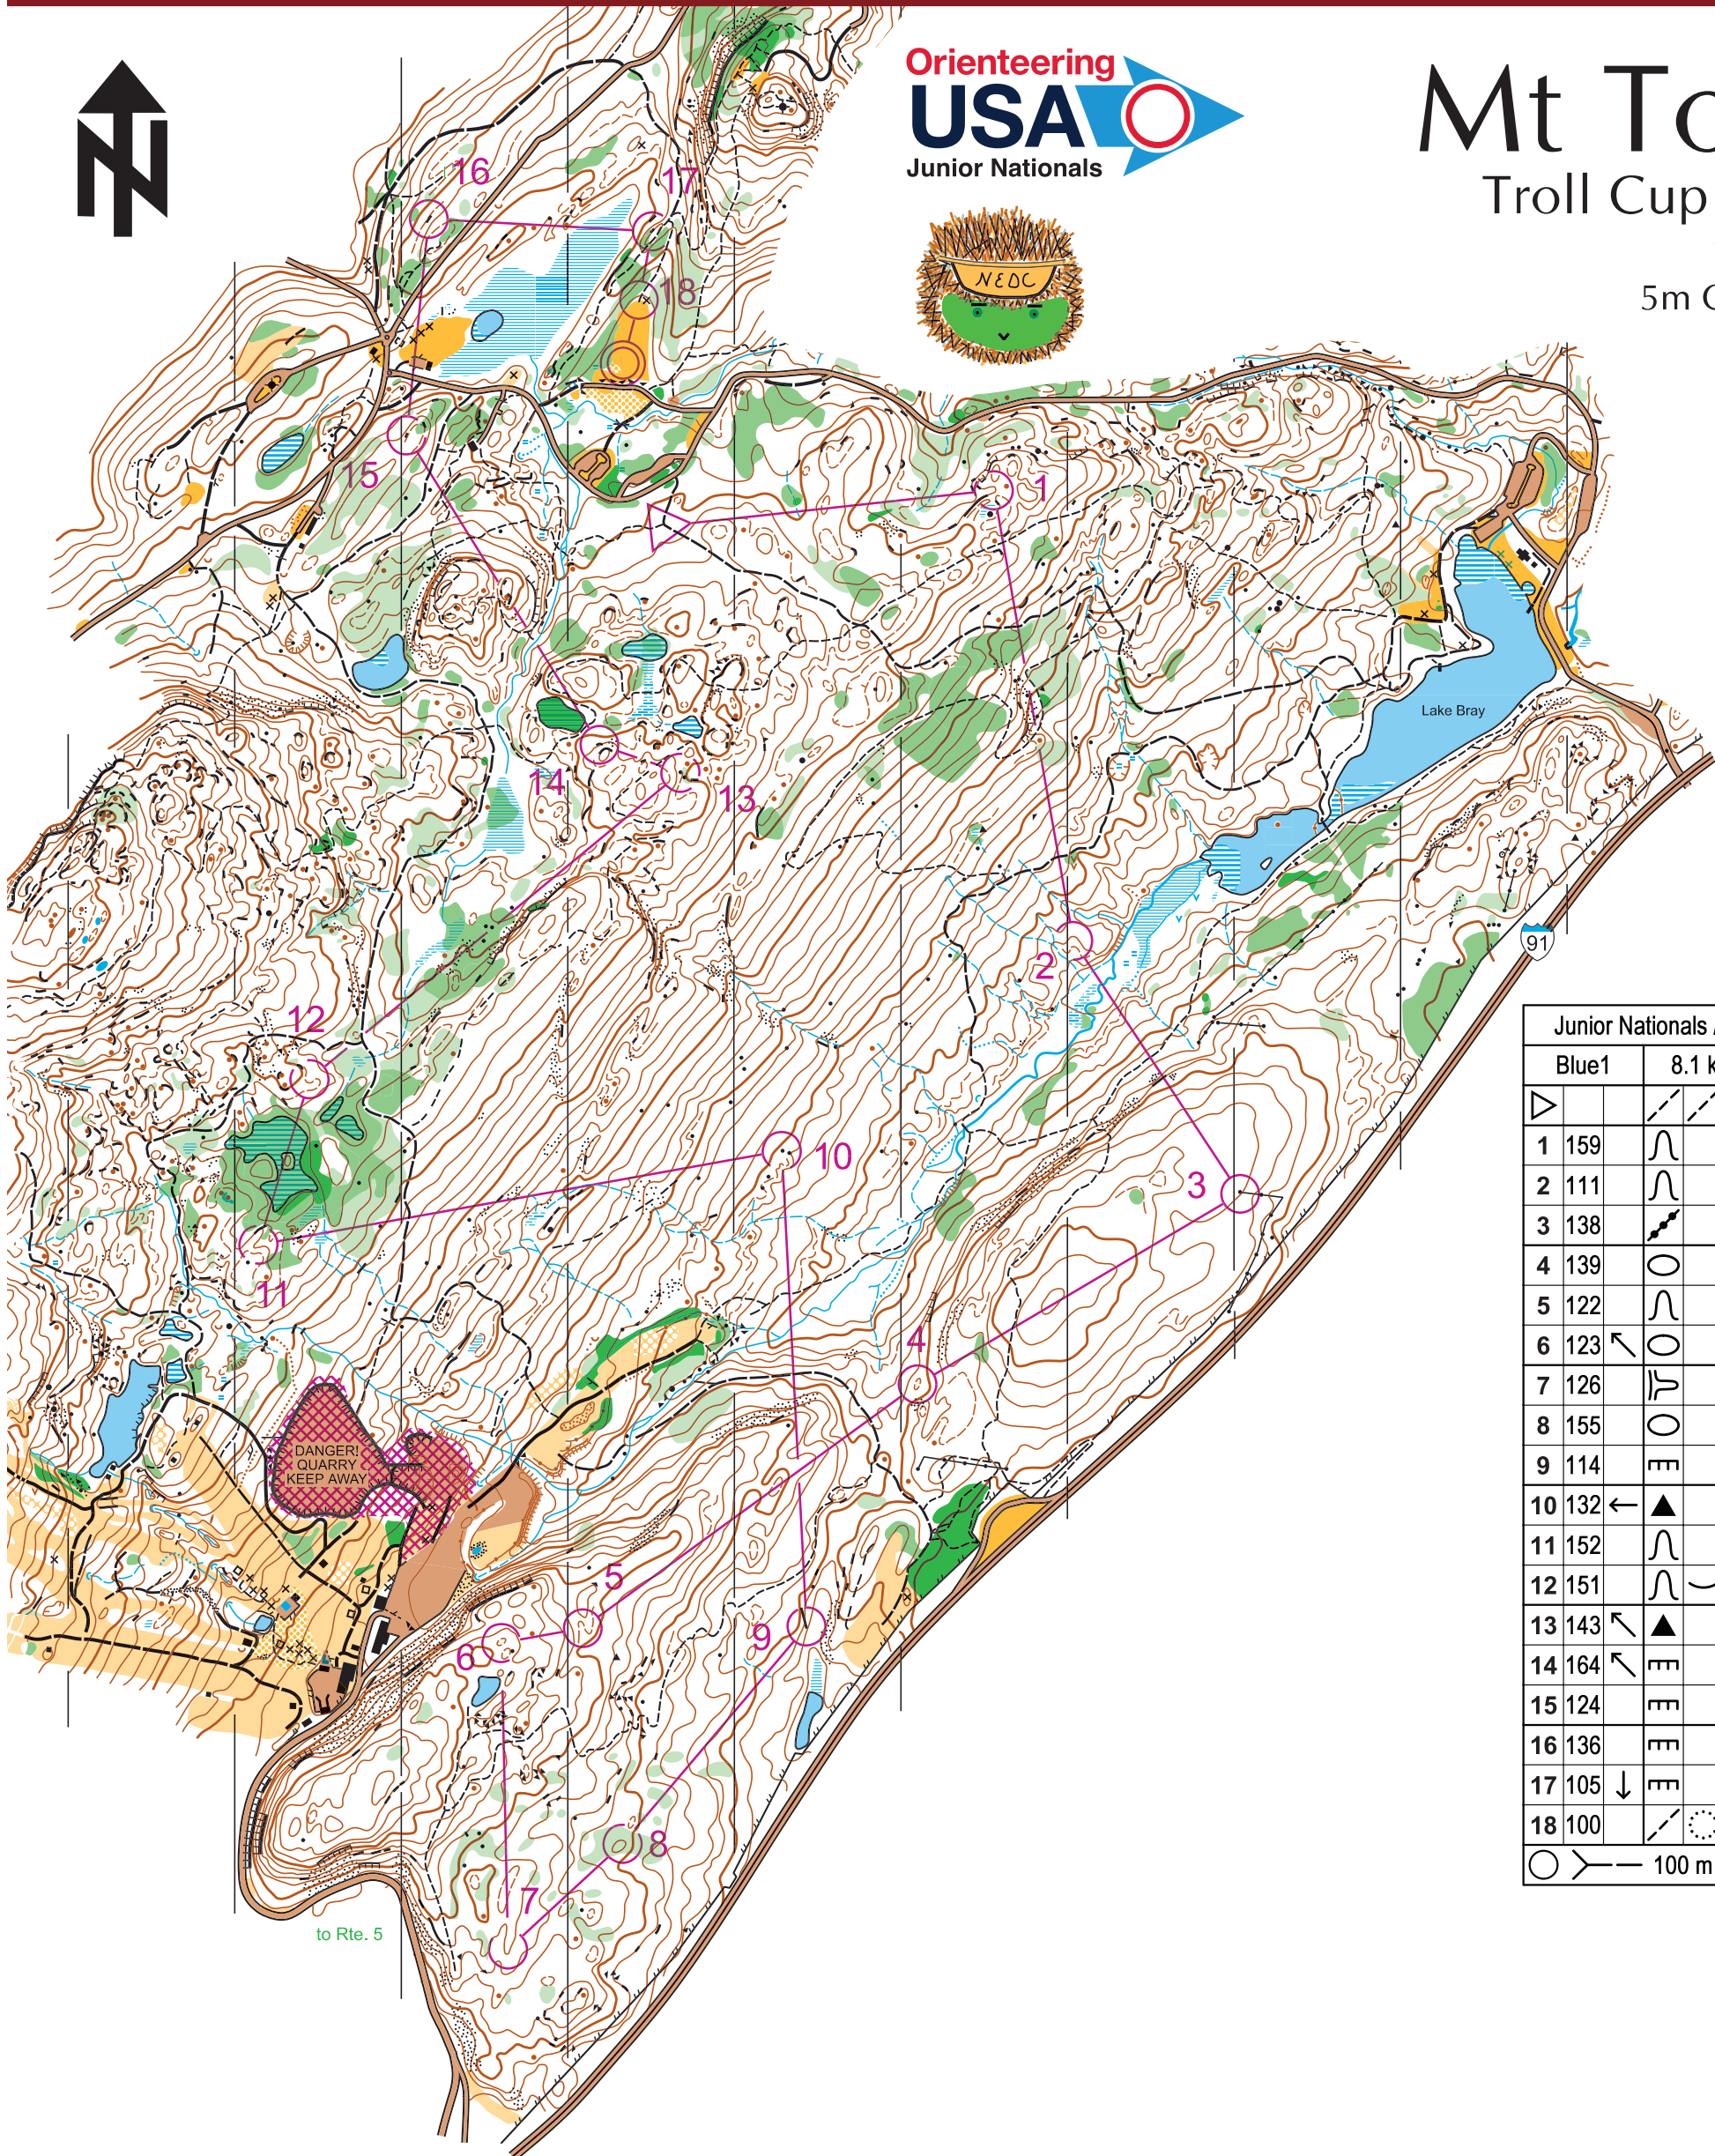

# Mt Tom

## Troll Cup 2018

1:10000  
5m Contours

| Junior Nationals / Troll Cup |       |        |       |   |
|------------------------------|-------|--------|-------|---|
|                              | Blue1 | 8.1 km | 390 m |   |
| ▷                            |       | ↗ ↘    | Y     |   |
| 1                            | 159   | ∩      |       | ∩ |
| 2                            | 111   | ∩      |       | ∩ |
| 3                            | 138   | ↗      |       | ∩ |
| 4                            | 139   | ○      |       | ○ |
| 5                            | 122   | ∩      |       |   |
| 6                            | 123   | ↖      |       | ○ |
| 7                            | 126   | ∩      |       |   |
| 8                            | 155   | ○      |       | ○ |
| 9                            | 114   | ∩      | 2     | ○ |
| 10                           | 132   | ←      | 1     | ○ |
| 11                           | 152   | ∩      |       |   |
| 12                           | 151   | ∩      |       |   |
| 13                           | 143   | ↖      | .75   | ○ |
| 14                           | 164   | ↖      | 2     | ∩ |
| 15                           | 124   | ∩      | 1     | ∩ |
| 16                           | 136   | ∩      | 1     | ∩ |
| 17                           | 105   | ↓      | 1.5   | ○ |
| 18                           | 100   | ↘      |       | ∩ |

○ — 100 m — ○

to Rte. 5